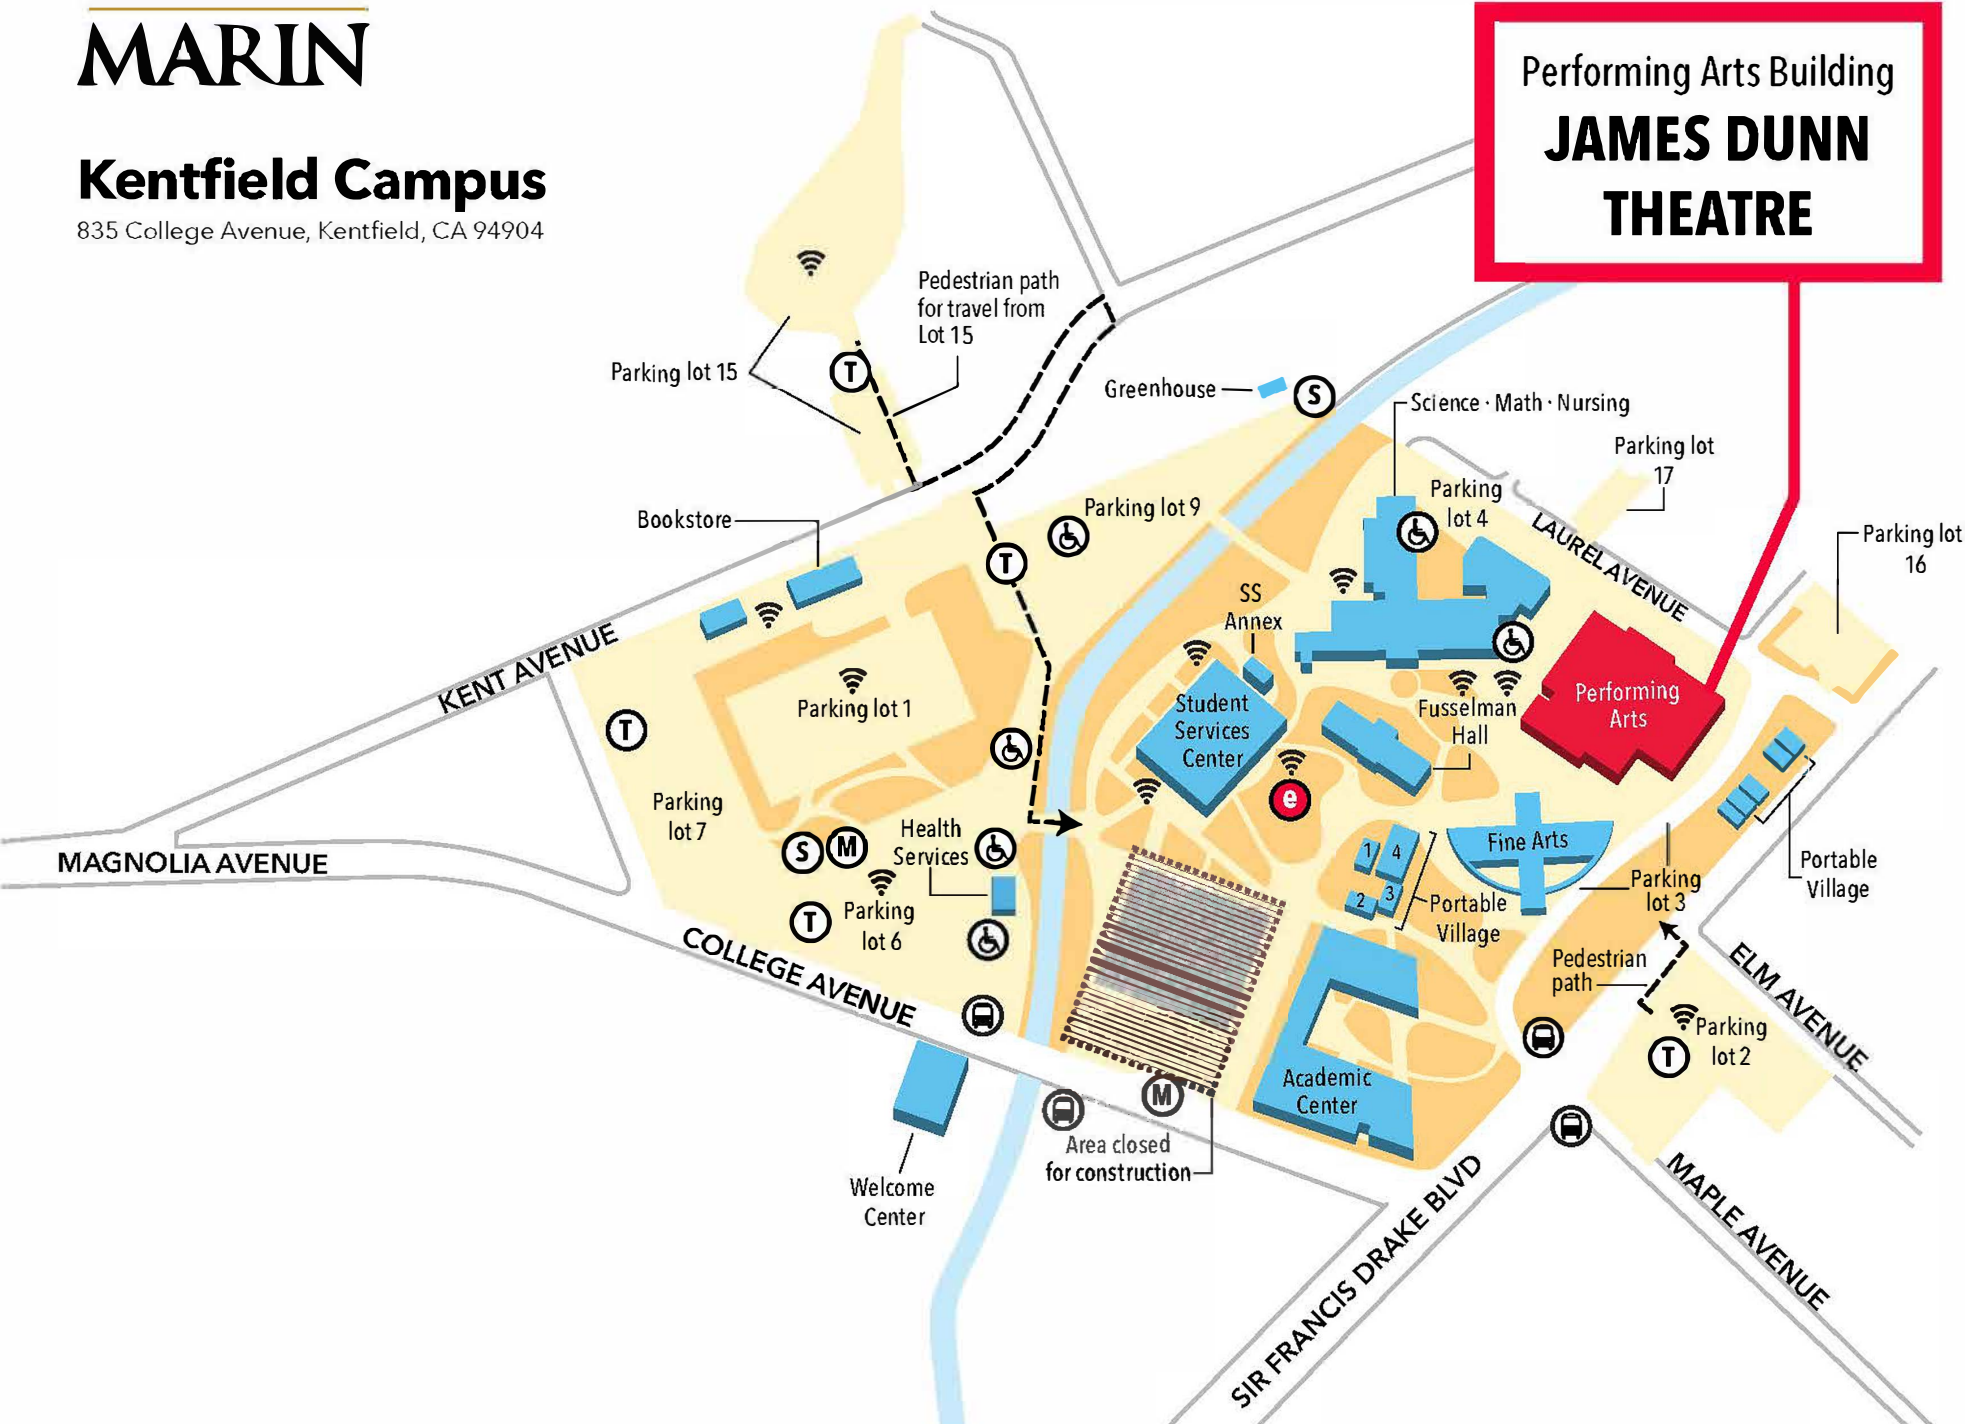

Kentfield Campus

835 College Avenue, Kentfield, CA 94904

Performing Arts Building
**JAMES DUNN
THEATRE**

- Accessible Parking
- Bus Stop
- Designated Smoking Area
- Electric Charging Stations
- Emergency Evacuation Areas
- Motorcycle Parking
- Ticket Dispensing Machine
- Wi-Fi Access